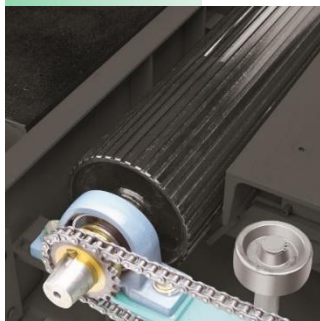

[Brake and Speedometer Tester — BS-2022, BS-2022S]

BS-2022

Grooved roller

BS-2022S

Grooved noiseless roller

Wireless Remote Control

Analogue Indicator

Digital Indicator

- Specifications

Model		BS-2022	BS-2022S
Type		Grooved roller	Grooved noiseless roller
Max. axle load		10,000 kg	
Max. braking force		3,000 daN	
Max. test speed		120 km/h	
Air pressure		0.7 MPa	
Power requirement	Indicator	Single-phase	
	Motor	Three-phase 1.5 kW x 2	
Size		L790 x W3,800 x H456 mm	
Weight		Approx. 1,200 kg	